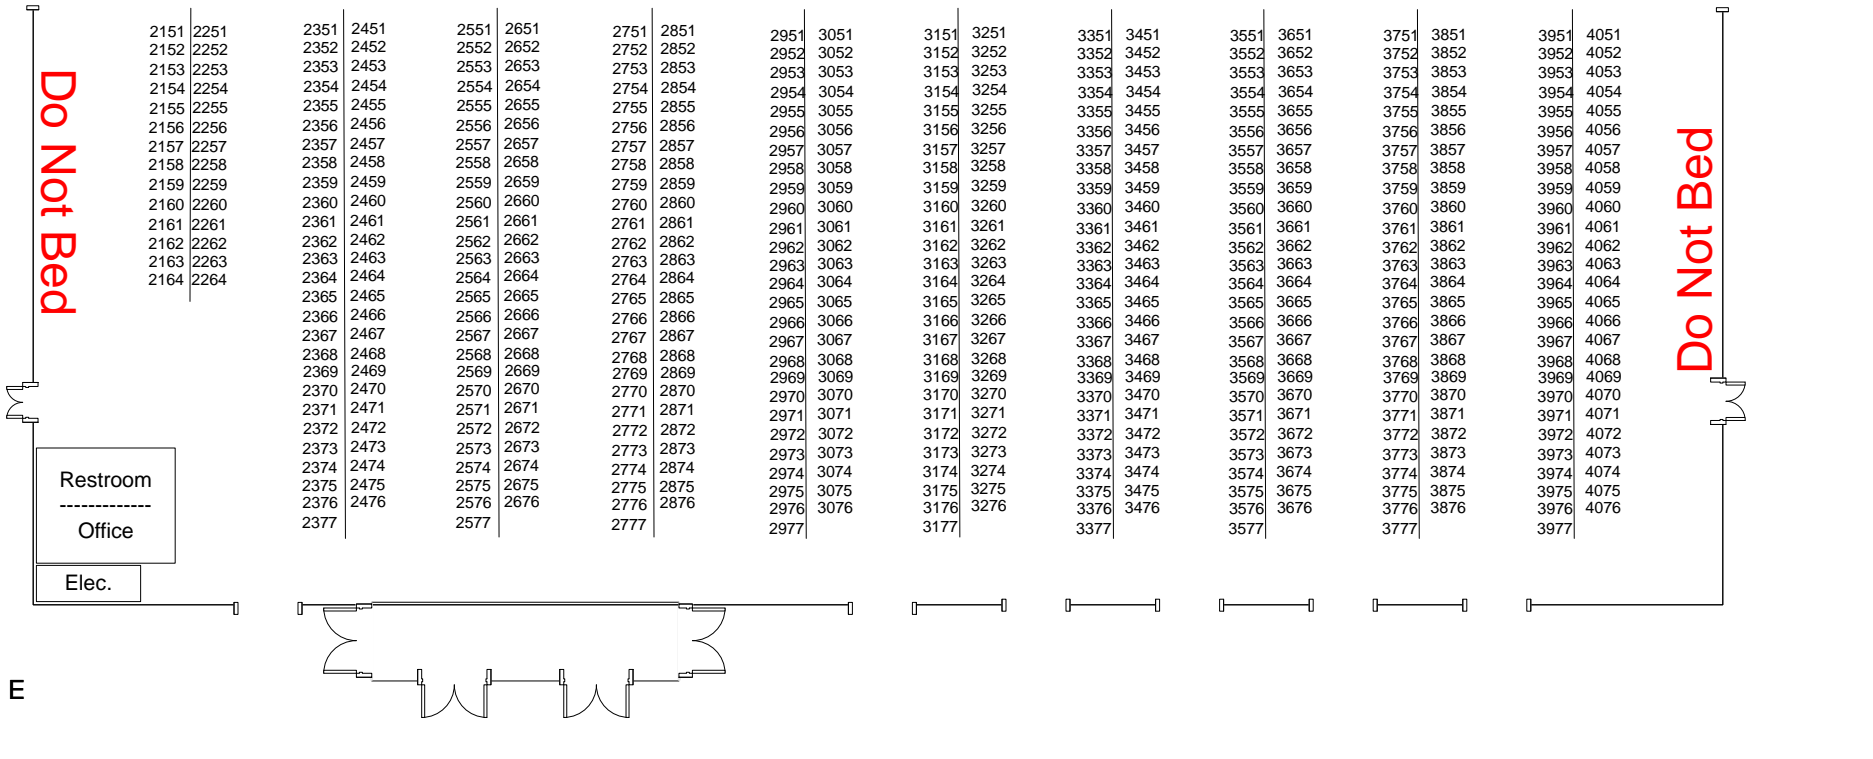

Multipurpose Building

Georgia National Jr. Livestock Show

2/20/24 – 2/25/24

Do Not Bed

Do Not Bed

To Livestock & Equine Arena

Do Not Bed

Do Not Bed